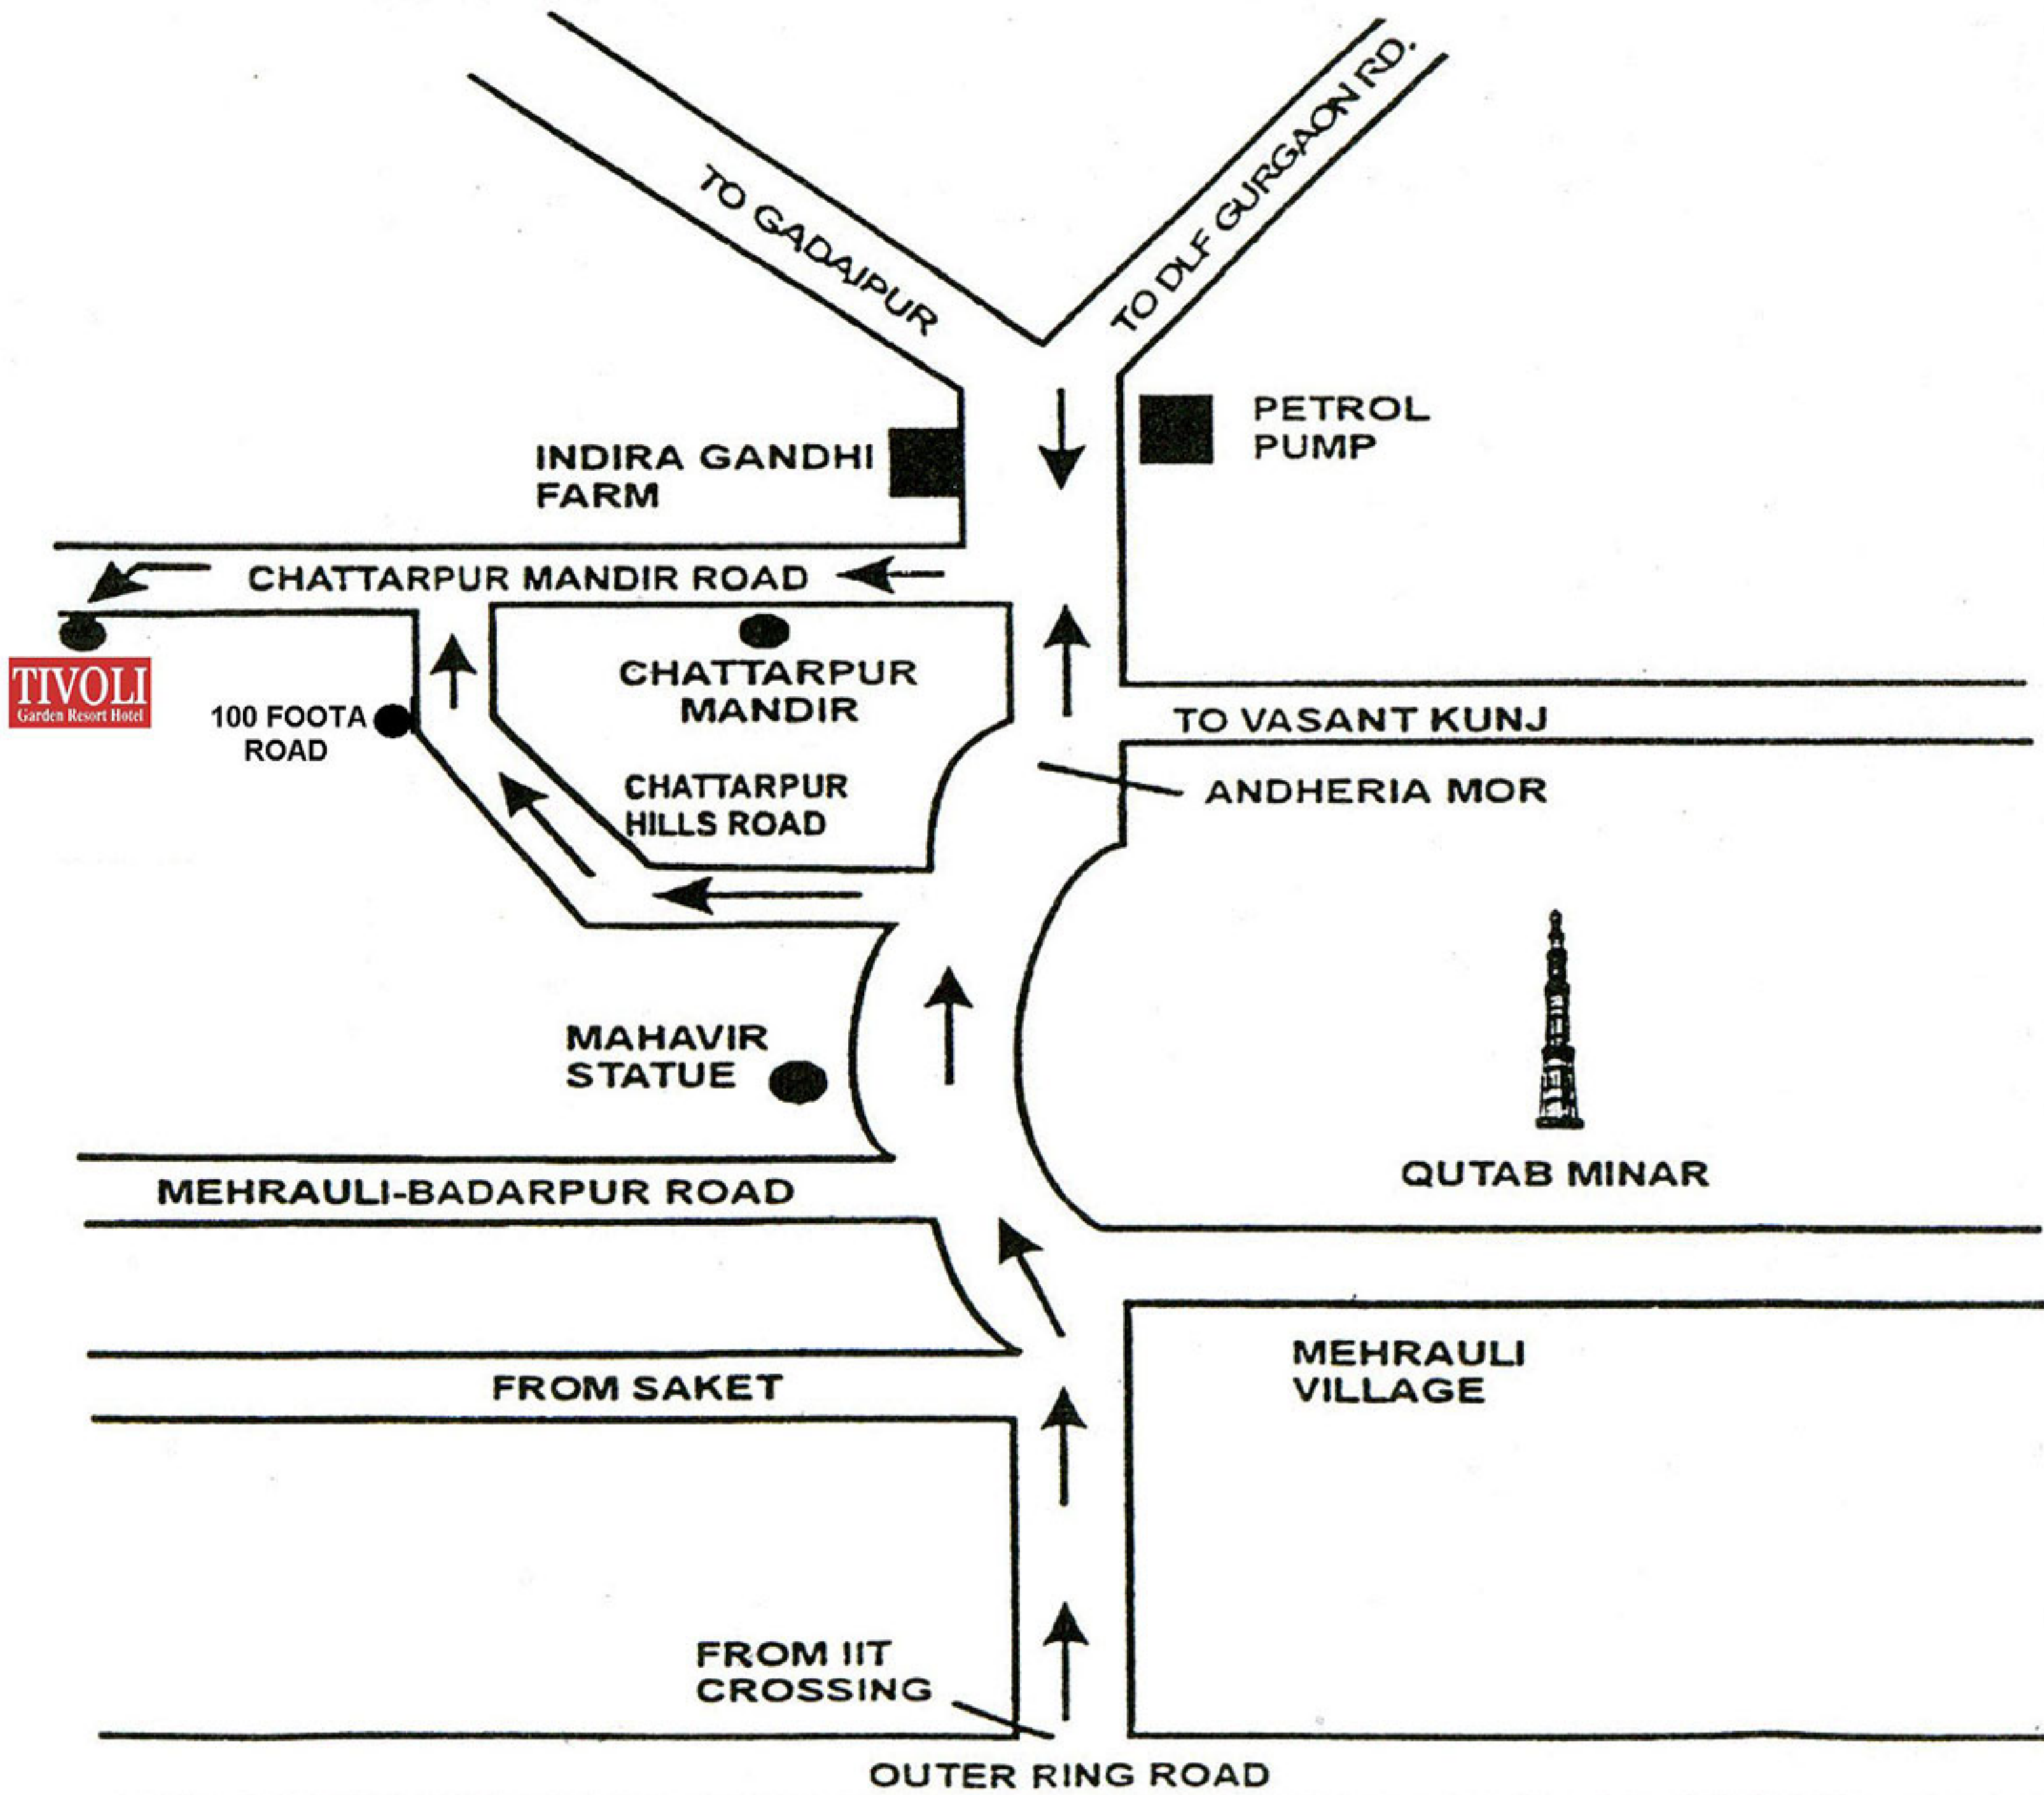

WAY TO THE TIVOLI GARDEN RESORT

THE TIVOLI GARDENS RESORT IS ONLY 500 METERS FROM
THE CHATTARPUR TEMPLE ON THE MAIN ROAD,
PH. : 26301111 FAX : 26303093